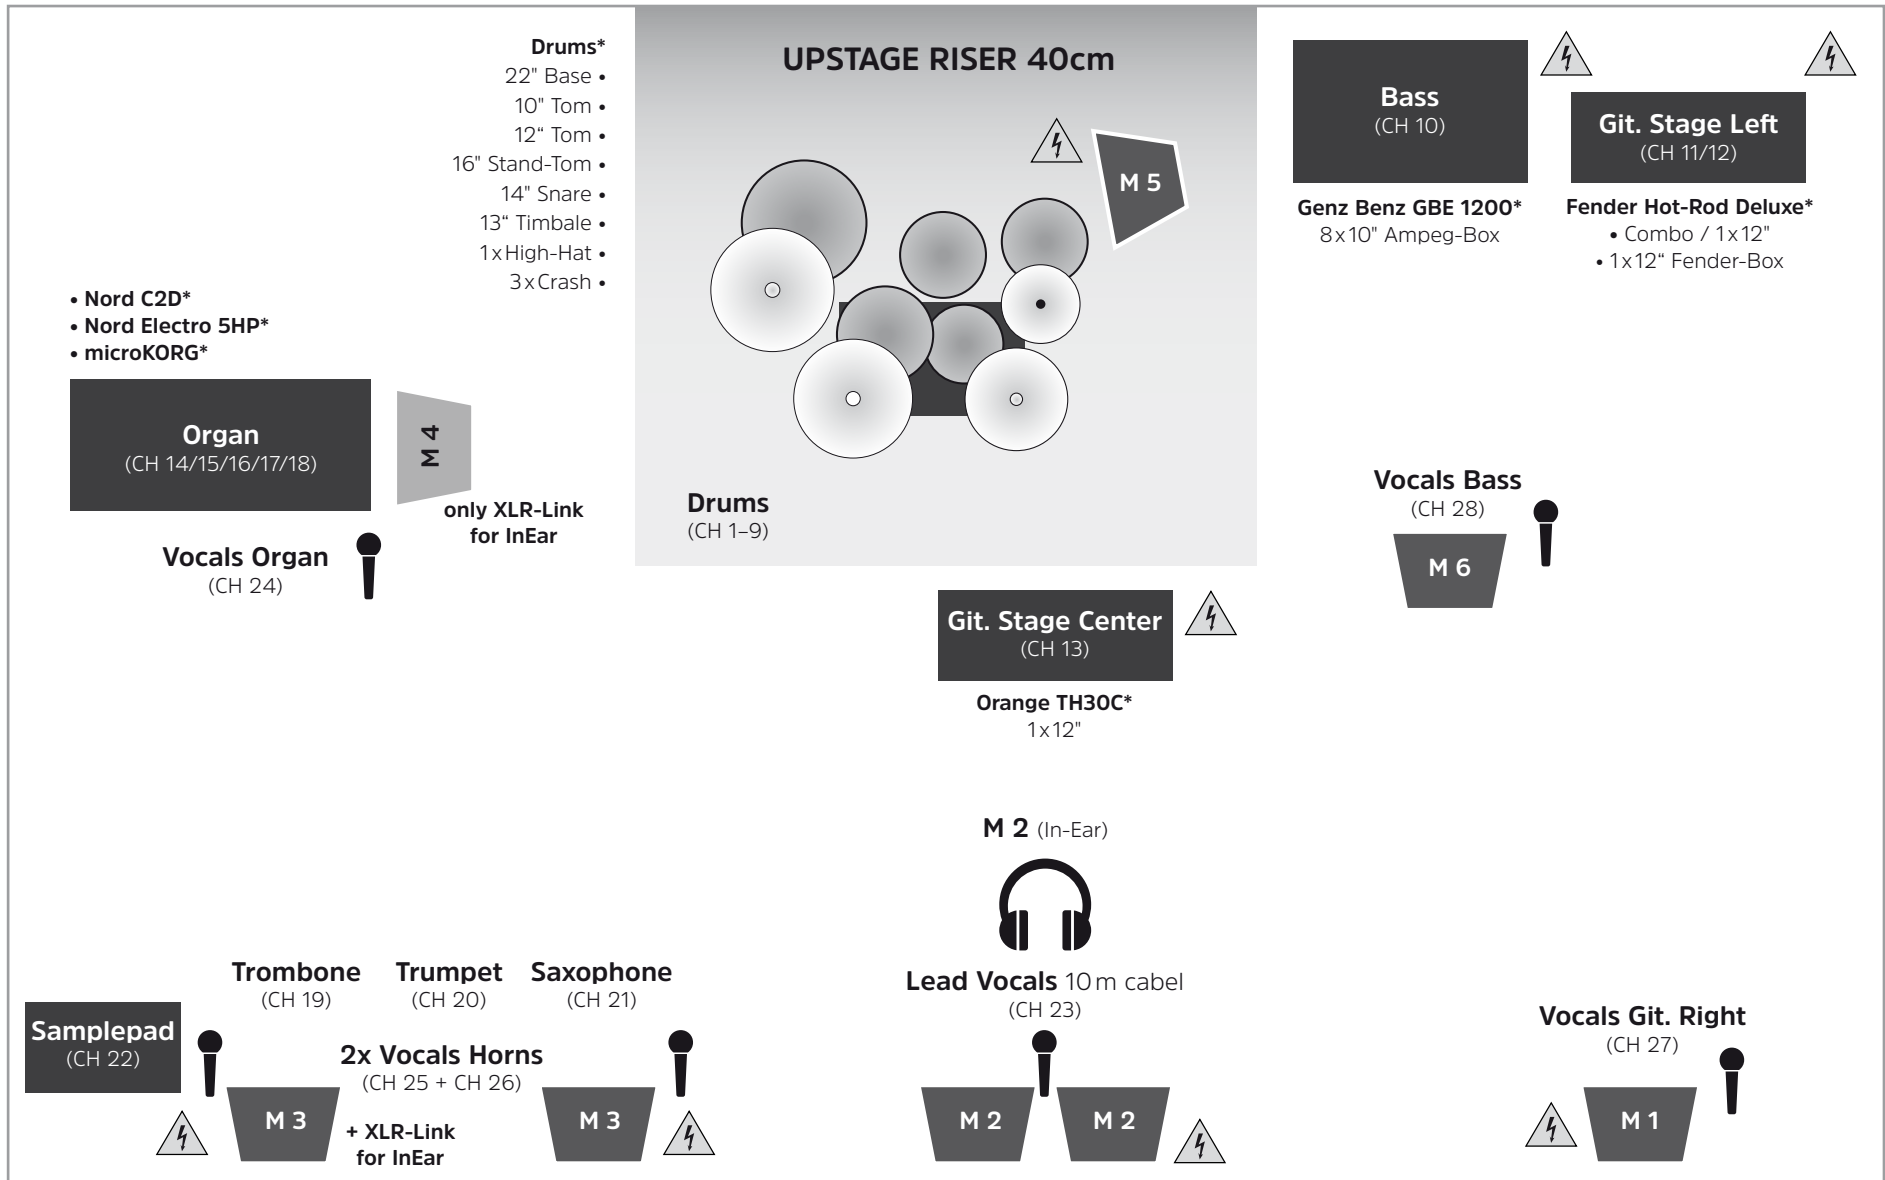

STAGERIDER

Tequila & the Sunrise Gang

Fragen an/questions to:
 (+49) (0) 177-88 09 55 6 – rene@tatsg.de

*Marked equipment will be brought by the band –
 it doesn't need to be provided by the promoter.

⚡ = 230 V backline power

TECHNICAL RIDER

Tequila & the Sunrise Gang

PA FOH Input:

Channel	Instrument	MIC. / D.I.
1	kick	SM 52b / Sm 91b
2	snare top	SM 57
3	side-snare (timbale)	SM57
4	hi hat	cond.
5	tom 1	SM 98 / MD 421
6	tom 2	SM 98 / MD 421
7	tom 3	SM 98 / MD 421
8	OH right	cond.
9	OH left	cond.
10	bass	line out
11	gitar stage left	SM 57 / CAD E 100
12	gitar stage left	SM 57 / CAD E 100
13	gitar stage center	SM 57 / CAD E 100
14	Nord C2D	line out
15	Nord C2D	line out
16	Nord Elektro 5HP	line out
17	Nord Elektro 5HP	line out
18	microkorg	line out
19	trombone	own mic (shure b98)
20	trumpet	own mic (lcm 77)
21	saxophone	own mic (AKG C 519 m)
22	sample pad	line out
23	lead vocals	own mic (SM 58)
24	vocals organ	SM 58
25	vocals horns	SM 58
26	vocals horns	SM 58
27	vocals git. left	own mic (SM 58)
28	vocals bass	SM 58